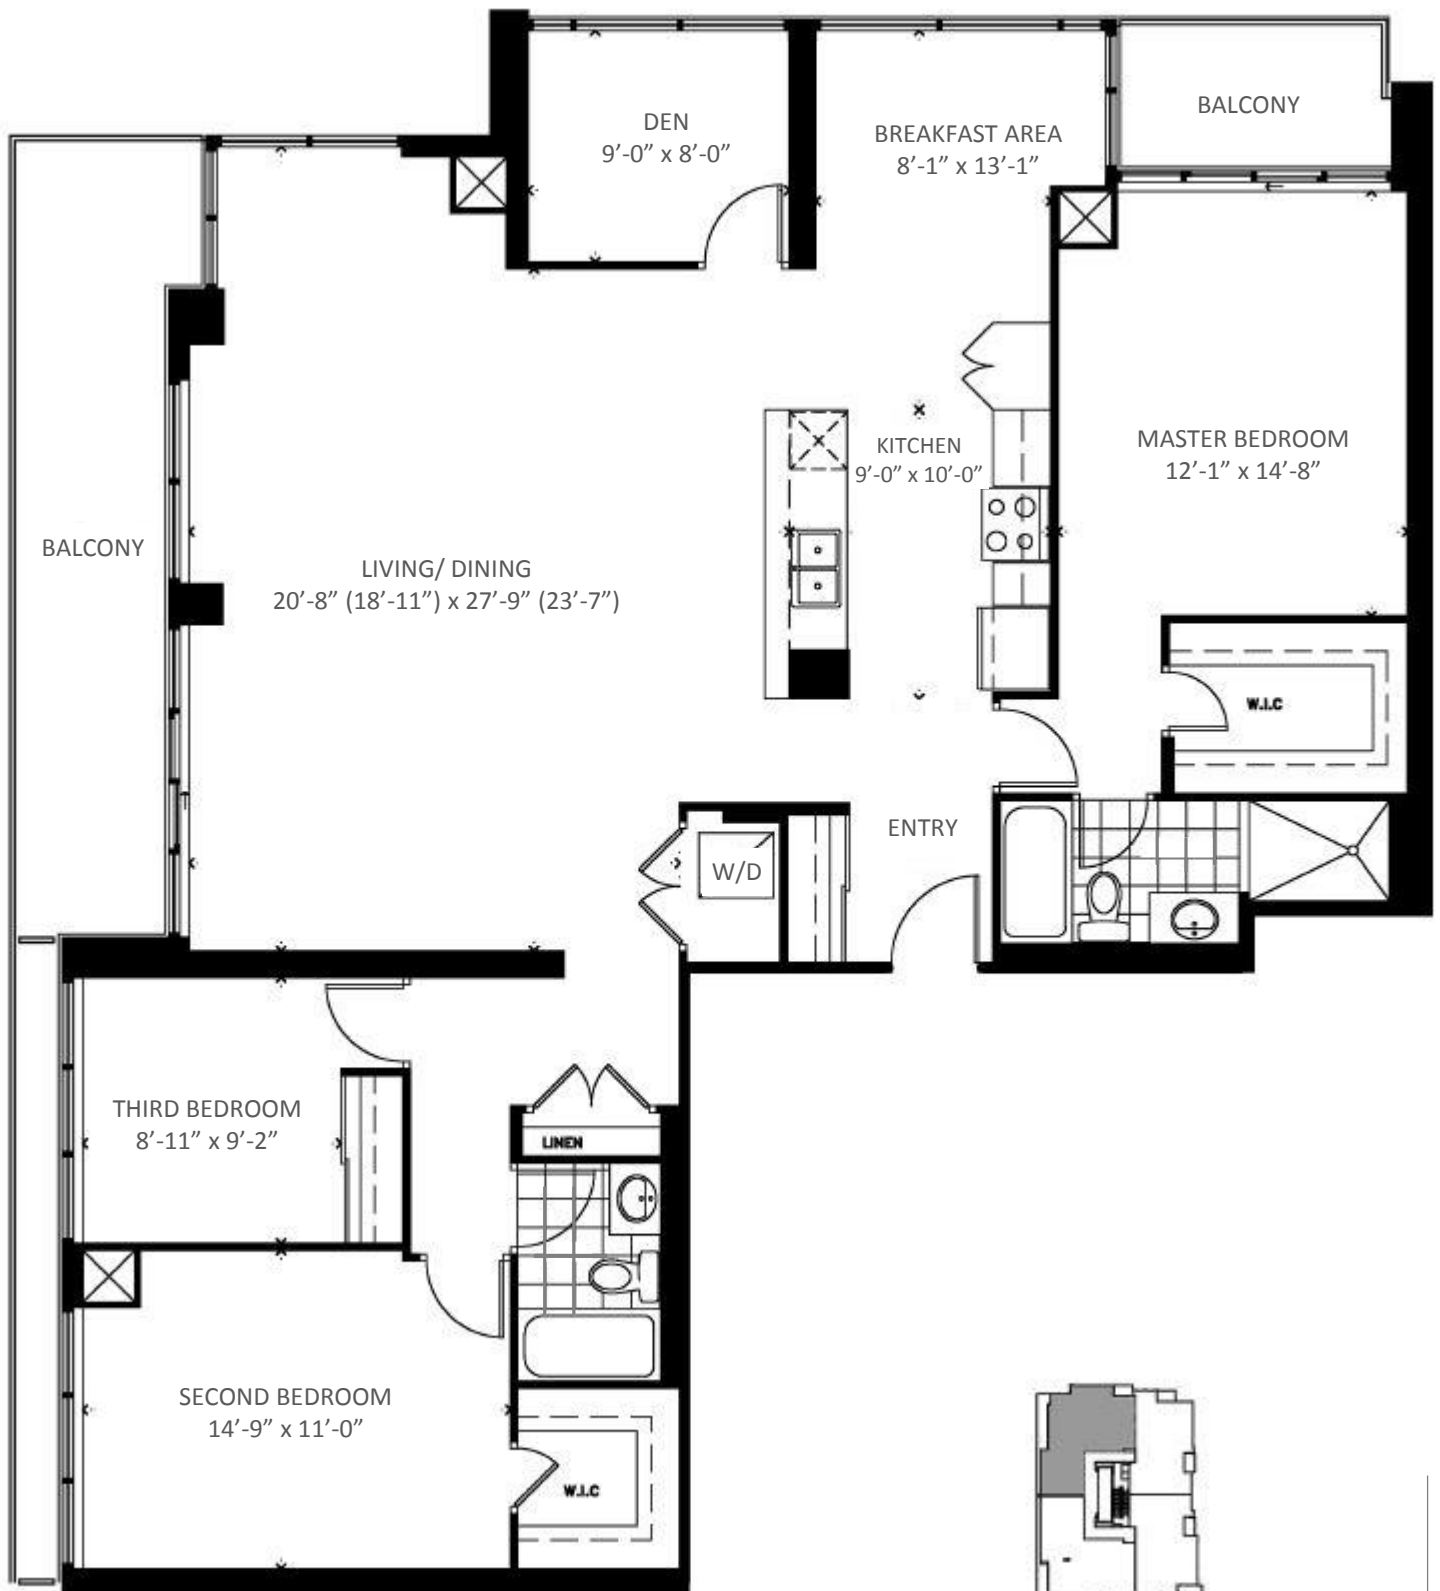

Crystal

TOWER 1
75 EGLINTON AVE. WEST

PENTHOUSE 03

3 BEDROOM + DEN

Suite Area: 1,765 Sq. Ft.
Balcony Area: 200 Sq. Ft.

Total Area: 1,965 Sq. Ft.

Floors 26 - 28

EGLINTON AVE. WEST